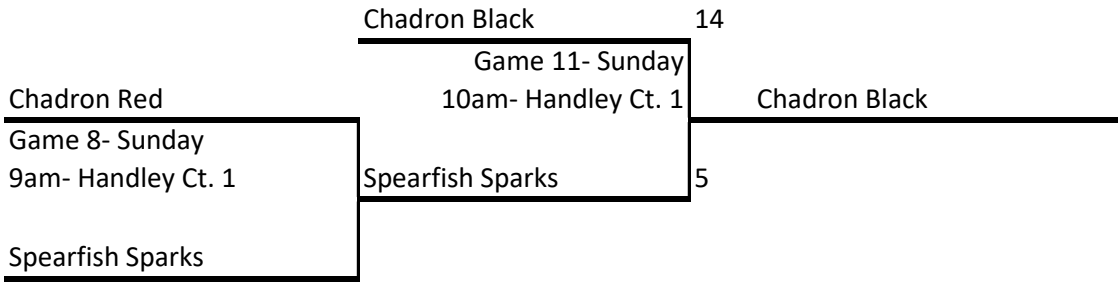

6th Grade Girls' Consolation Tournament Bracket